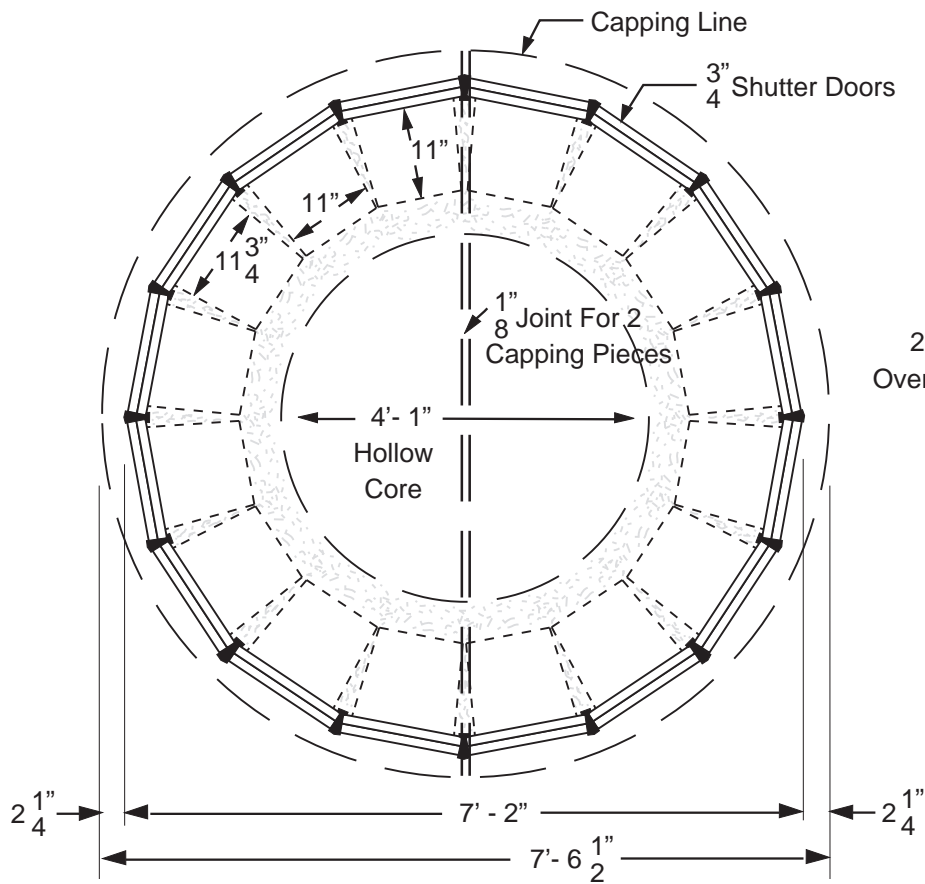

One Piece Pre-assembled Columbarium Pre-cast Round Unit

Plan
No Scale

Face Elevation (Typical)
No Scale