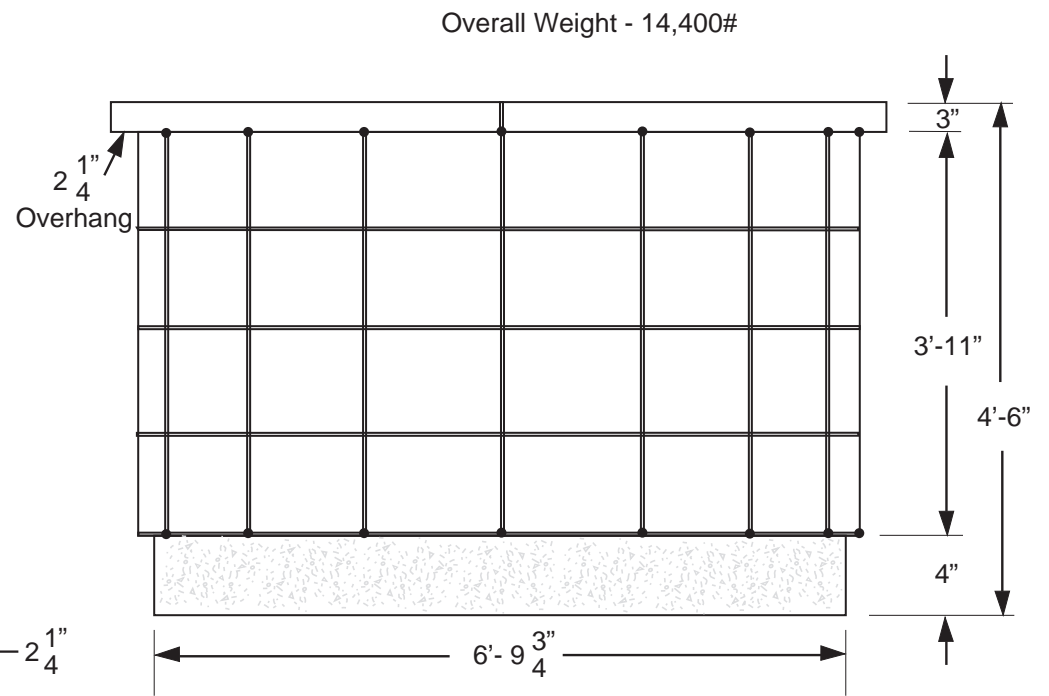

One Piece Pre-assembled Columbarium Pre-cast Round Unit

Plan
No Scale

Face Elevation (Typical)
No Scale